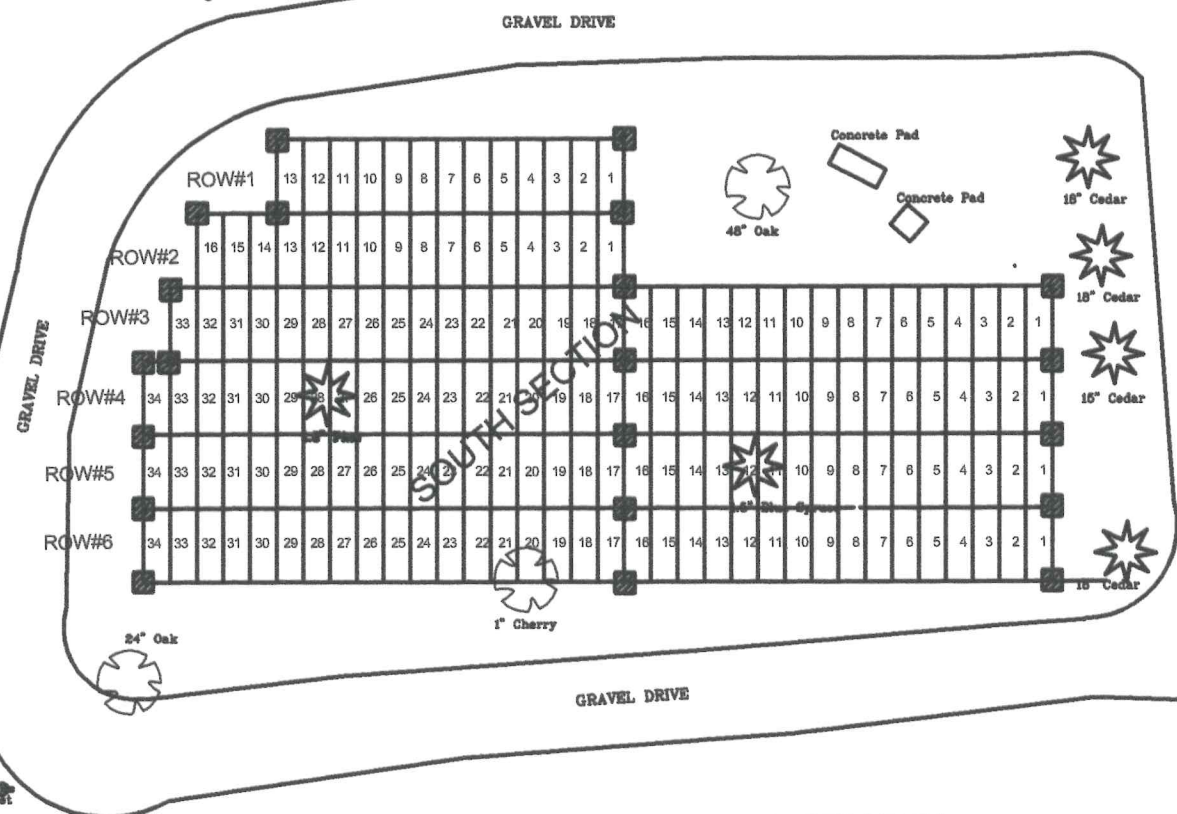

LOCATION MAP

- 15" Cedar
18" Cedar
15" Cedar
18" Cedar
18" Cedar
18" Cedar
18" Cedar
18" Cedar
18" Cedar

GRAVES ARE NUMBERED FROM NORTH TO SOUTH.

NOTE: GRAVES IN SOUTHEAST SECTION ARE NUMBERED FROM NORTH TO SOUTH

GRAVES ARE NUMBERED FROM SOUTH TO NORTH ROWS 1 THROUGH 14 GRAVES ARE NUMBERED NORTH TO SOUTH ROWS 15 AND ON.

S01°57'04"E 581.50'