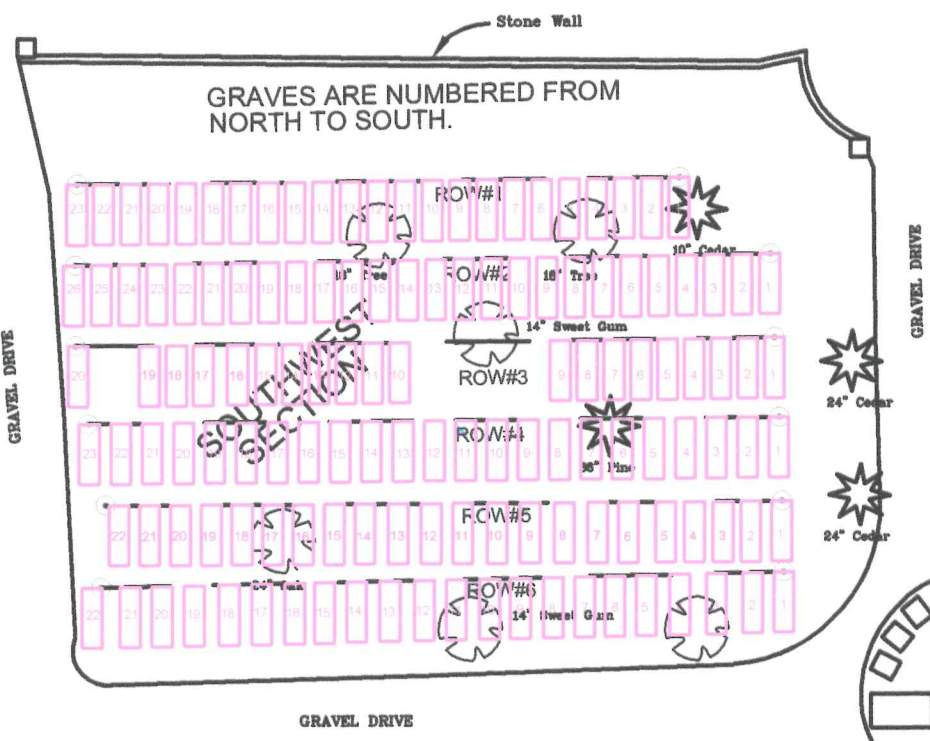

LOCATION MAP

- 15" Cedar
18" Cedar
15" Cedar
18" Cedar
18" Cedar
18" Cedar
18" Cedar
18" Cedar
18" Cedar

GRAVES ARE NUMBERED FROM NORTH TO SOUTH.

NOTE: GRAVES IN SOUTHEAST SECTION ARE NUMBERED FROM NORTH TO SOUTH

GRAVES ARE NUMBERED FROM SOUTH TO NORTH ROWS 1 THROUGH 14 GRAVES ARE NUMBERED NORTH TO SOUTH ROWS 15 AND ON.

S01°57'04"E 581.50'