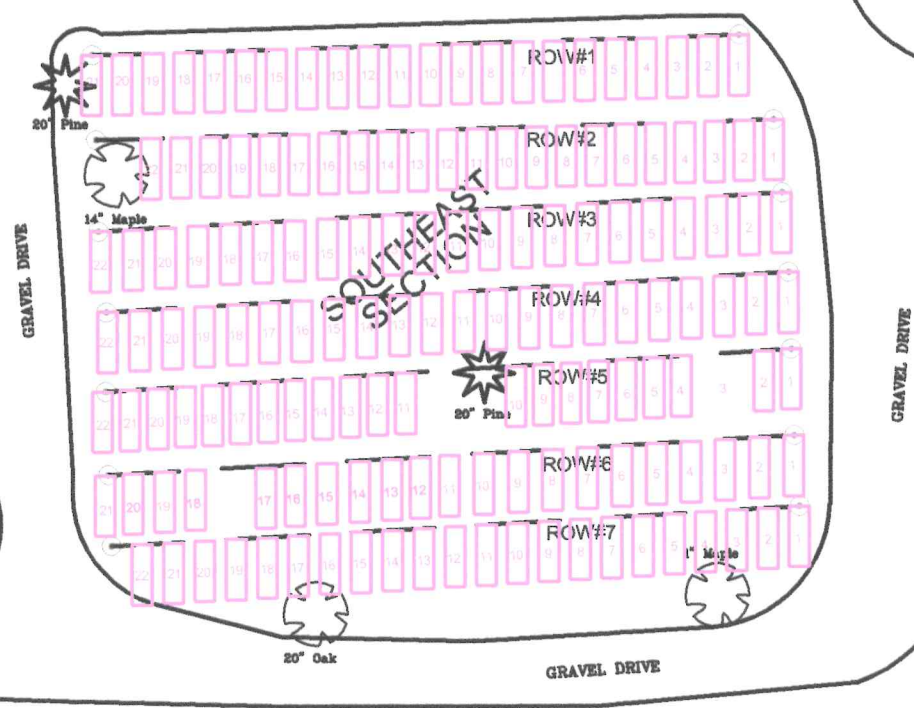

LOCATION MAP

- 15" Cedar
18" Cedar
15" Cedar
18" Cedar
18" Cedar
18" Cedar
18" Cedar
18" Cedar
18" Cedar

GRAVES ARE NUMBERED FROM NORTH TO SOUTH.

NOTE: GRAVES IN SOUTHEAST SECTION ARE NUMBERED FROM NORTH TO SOUTH

GRAVES ARE NUMBERED FROM SOUTH TO NORTH ROWS 1 THROUGH 14 GRAVES ARE NUMBERED NORTH TO SOUTH ROWS 15 AND ON.

S01°57'04"E 581.50'