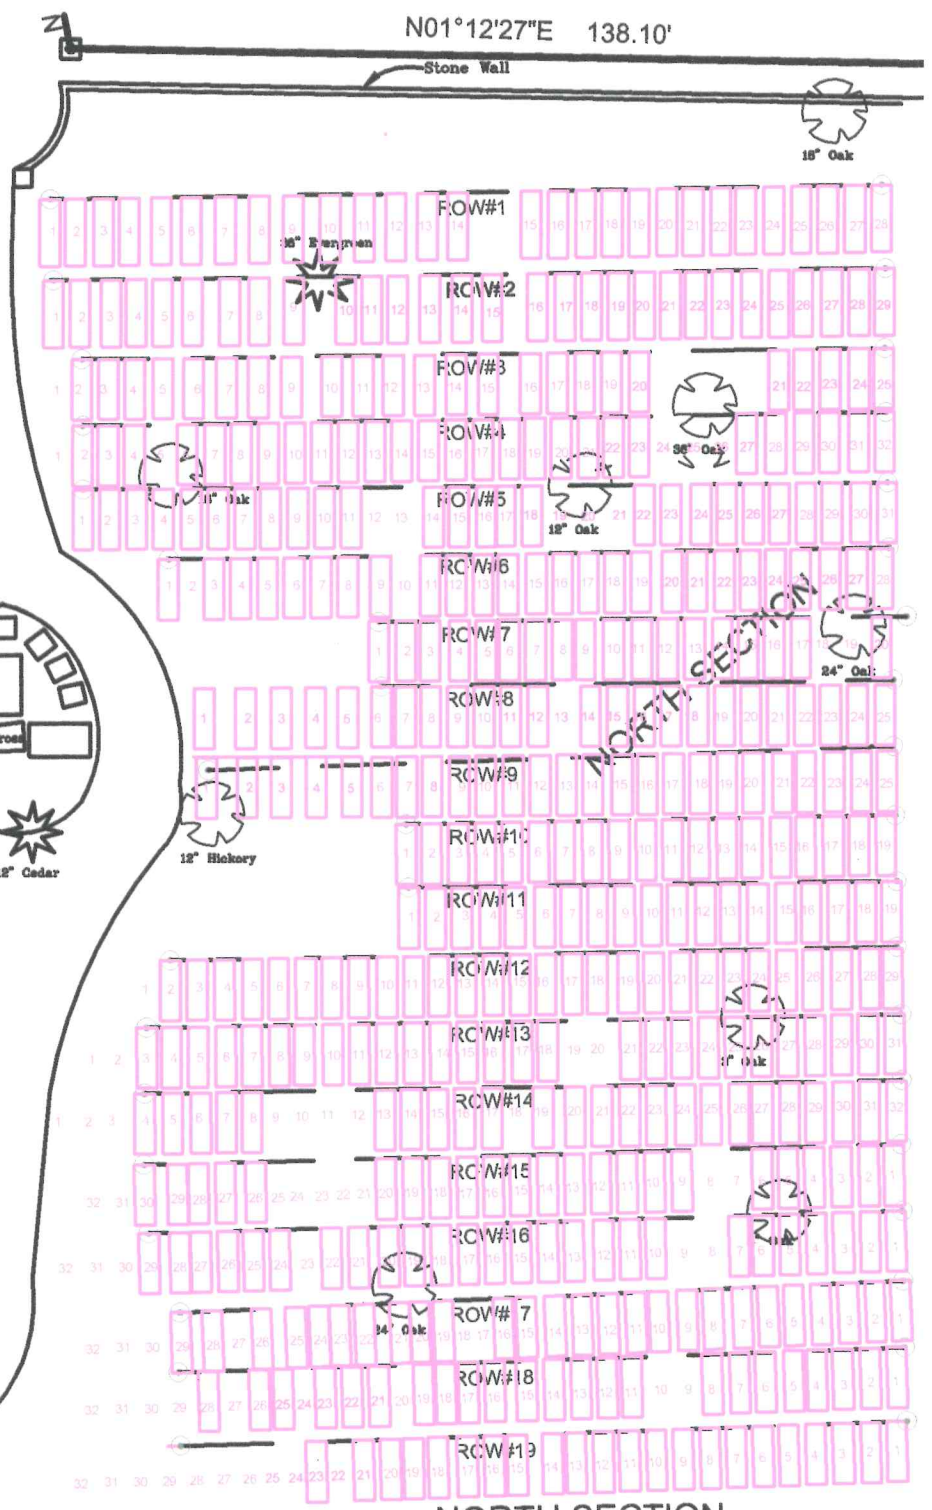

LOCATION MAP

- 15" Cedar
18" Cedar
15" Cedar
18" Cedar
18" Cedar
18" Cedar
18" Cedar
18" Cedar
18" Cedar

GRAVES ARE NUMBERED FROM NORTH TO SOUTH.

NOTE: GRAVES IN SOUTHEAST SECTION ARE NUMBERED FROM NORTH TO SOUTH

GRAVES ARE NUMBERED FROM SOUTH TO NORTH ROWS 1 THROUGH 14 GRAVES ARE NUMBERED NORTH TO SOUTH ROWS 15 AND ON.

S01°57'04"E 581.50'